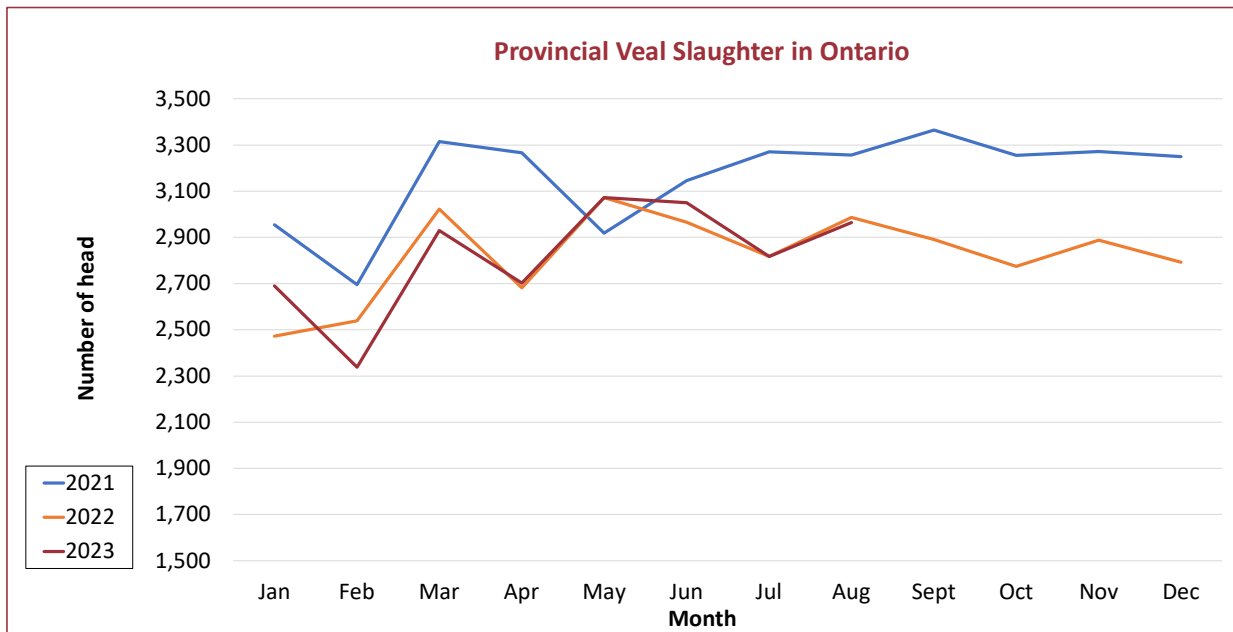

ONTARIO VEAL SLAUGHTER STATISTICS

PROVINCIAL TOTALS			
MONTH	2023	2022	2021
January	2,690	2,472	2,955
February	2,338	2,539	2,695
March	2,930	3,022	3,315
April	2,702	2,682	3,267
May	3,072	3,072	2,918
June	3,050	2,966	3,146
July	2,817	2,818	3,270
August	2,965	2,987	3,257
September		2,891	3,365
October		2,774	3,255
November		2,888	3,272
December		2,792	3,250
Yearly	22,564	33,903	37,965

** There are currently no Federal slaughterhouses in Ontario.

Veal Farmers of Ontario

Email: info@vealfarmers.ca

Web site: www.vealfarmers.ca