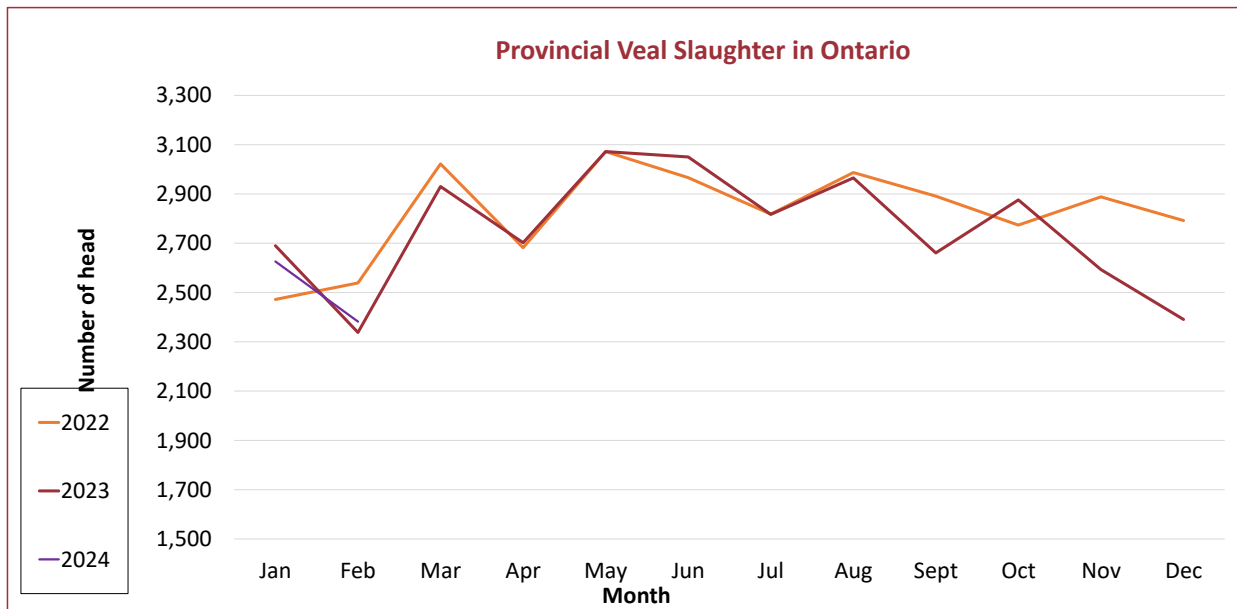

ONTARIO VEAL SLAUGHTER STATISTICS

PROVINCIAL TOTALS			
MONTH	2024	2023	2022
January	2,626	2,690	2,472
February	2,382	2,338	2,539
March		2,930	3,022
April		2,702	2,682
May		3,072	3,072
June		3,050	2,966
July		2,817	2,818
August		2,965	2,987
September		2,661	2,891
October		2,876	2,774
November		2,593	2,888
December		2,391	2,792
Yearly	5,008	33,085	33,903

** There are currently no Federal slaughterhouses in Ontario.

Veal Farmers of Ontario

Email: info@vealfarmers.ca

Web site: www.vealfarmers.ca