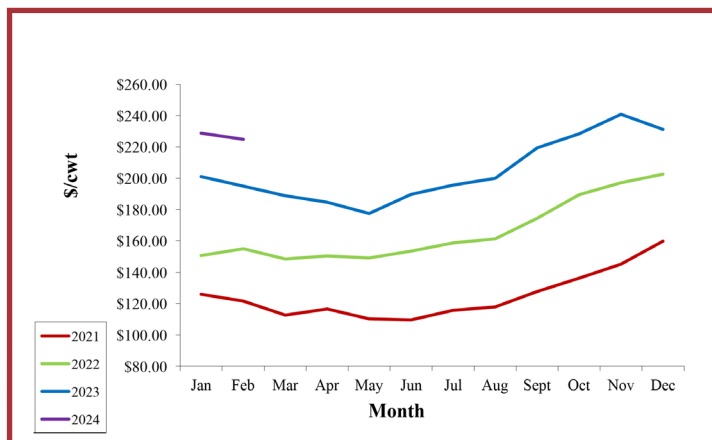

VEAL MARKET INFORMATION

This information is collected from various sources and disseminated by Veal Farmers of Ontario.

Bob Calf Pricing

This price range is collected and tabulated from participating sale barns throughout Ontario based on average pricing. This information is used to follow trends.

Rail Grade Veal Pricing

This information is collected from producer contributions on a weekly basis. Once the numbers are collected a weighted average is calculated. The weighted average gives a more realistic price of what is happening in the market. This information is used to follow trends.

Sale Barn Veal Pricing

This price range is collected and tabulated from participating sale barns throughout Ontario based on average pricing. This information is used to follow trends.