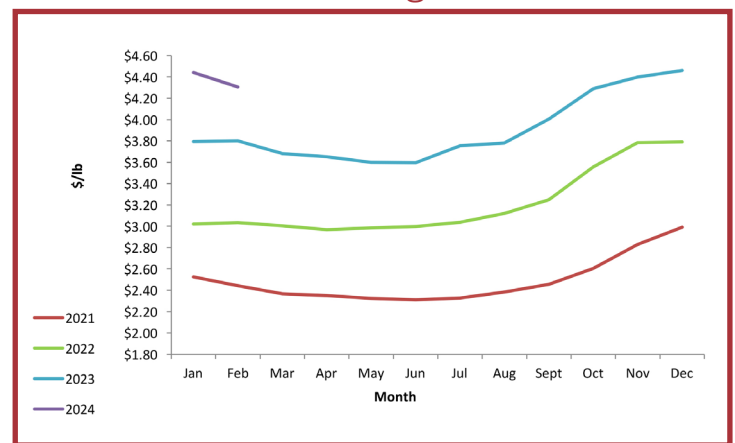

VEAL MARKET INFORMATION

This information is collected from various sources and disseminated by Veal Farmers of Ontario.

Bob Calf Pricing

This price range is collected and tabulated from participating sale barns throughout Ontario based on average pricing. This information is used to follow trends.

Rail Grade Veal Pricing

This information is collected from producer contributions on a weekly basis. Once the numbers are collected a weighted average is calculated. The weighted average gives a more realistic price of what is happening in the market. This information is used to follow trends.

Sale Barn Veal Pricing

This price range is collected and tabulated from participating sale barns throughout Ontario based on average pricing. This information is used to follow trends.