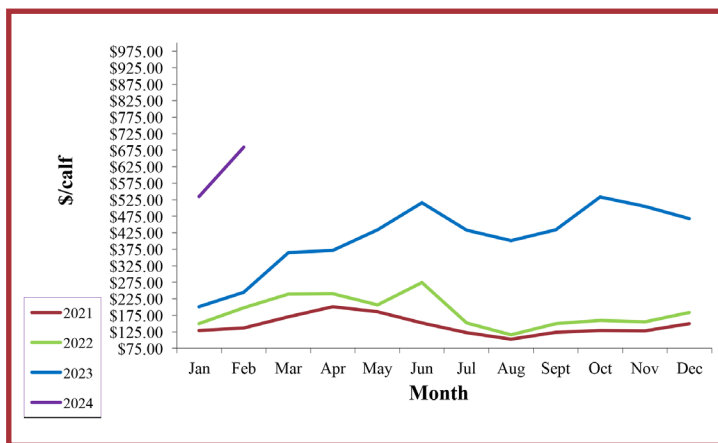

VEAL MARKET INFORMATION

This information is collected from various sources and disseminated by Veal Farmers of Ontario.

Bob Calf Pricing

This price range is collected and tabulated from participating sale barns throughout Ontario based on average pricing. This information is used to follow trends.

Rail Grade Veal Pricing

This information is collected from producer contributions on a weekly basis. Once the numbers are collected a weighted average is calculated. The weighted average gives a more realistic price of what is happening in the market. This information is used to follow trends.

Sale Barn Veal Pricing

This price range is collected and tabulated from participating sale barns throughout Ontario based on average pricing. This information is used to follow trends.