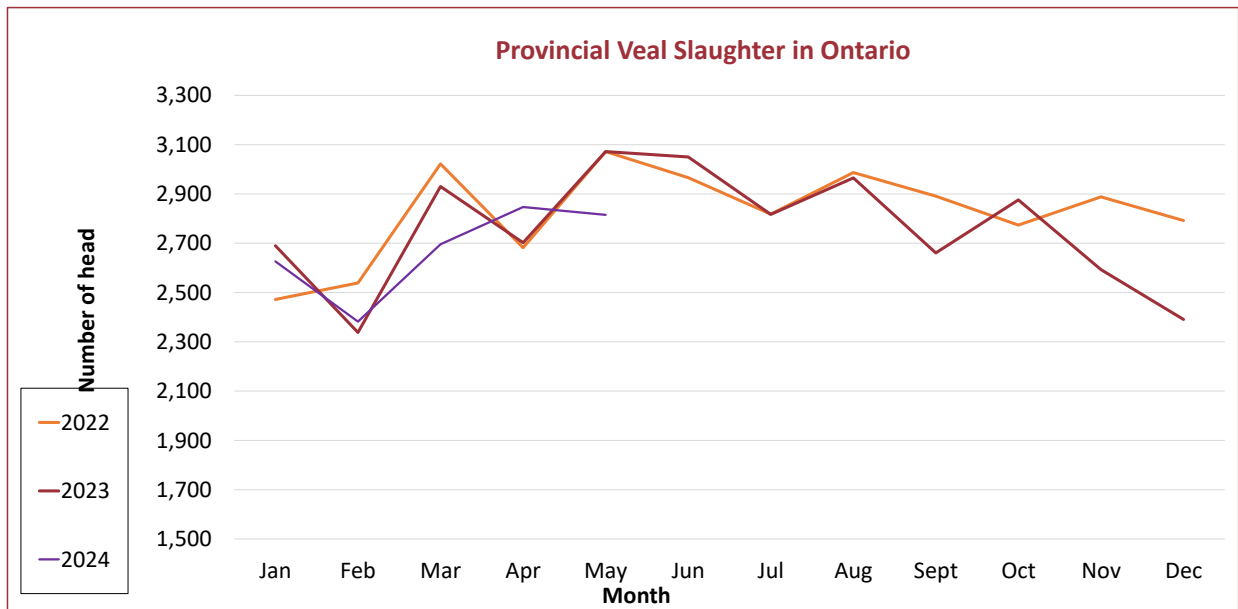

ONTARIO VEAL SLAUGHTER STATISTICS

PROVINCIAL TOTALS			
MONTH	2024	2023	2022
January	2,626	2,690	2,472
February	2,382	2,338	2,539
March	2,696	2,930	3,022
April	2,847	2,702	2,682
May	2,815	3,072	3,072
June		3,050	2,966
July		2,817	2,818
August		2,965	2,987
September		2,661	2,891
October		2,876	2,774
November		2,593	2,888
December		2,391	2,792
Yearly	13,366	33,085	33,903

** There are currently no Federal slaughterhouses in Ontario.

Veal Farmers of Ontario

Email: info@vealfarmers.ca

Web site: www.vealfarmers.ca