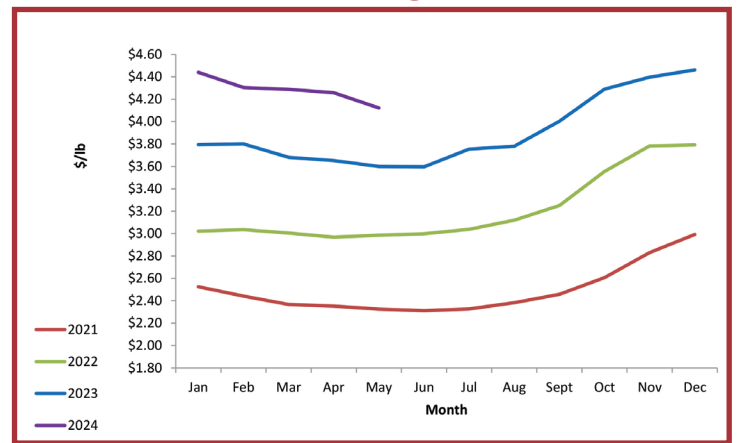

## Bob Calf Pricing

This price range is collected and tabulated from participating sale barns throughout Ontario based on average pricing. This information is used to follow trends.

## Rail Grade Veal Pricing

This information is collected from producer contributions on a weekly basis. Once the numbers are collected a weighted average is calculated. The weighted average gives a more realistic price of what is happening in the market. This information is used to follow trends.