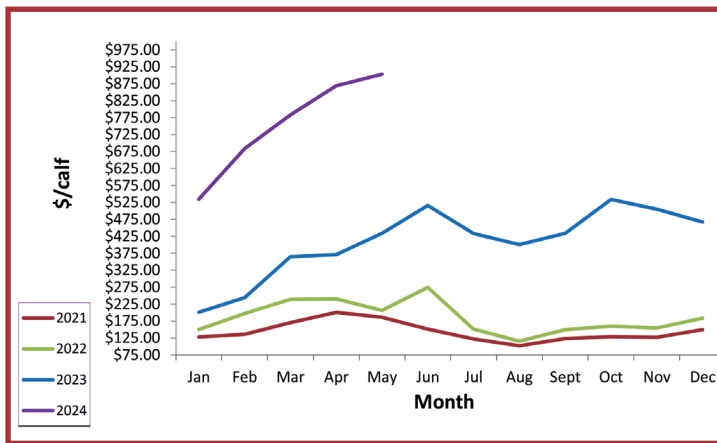

## Bob Calf Pricing

This price range is collected and tabulated from participating sale barns throughout Ontario based on average pricing. This information is used to follow trends.

## Rail Grade Veal Pricing

This information is collected from producer contributions on a weekly basis. Once the numbers are collected a weighted average is calculated. The weighted average gives a more realistic price of what is happening in the market. This information is used to follow trends.