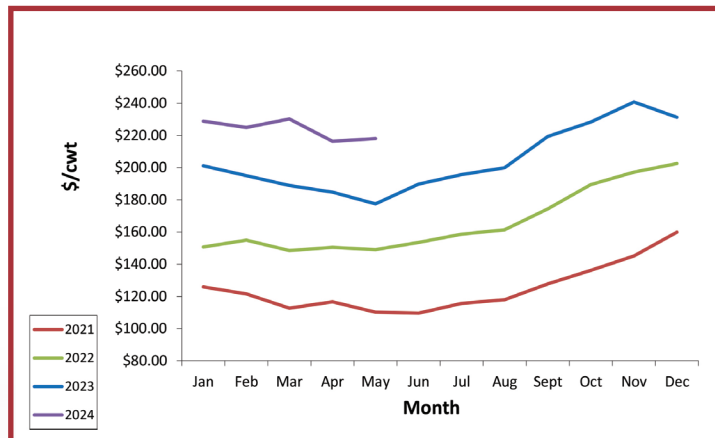

Sale Barn Veal Pricing

This price range is collected and tabulated from participating sale barns throughout Ontario based on average pricing. This information is used to follow trends.