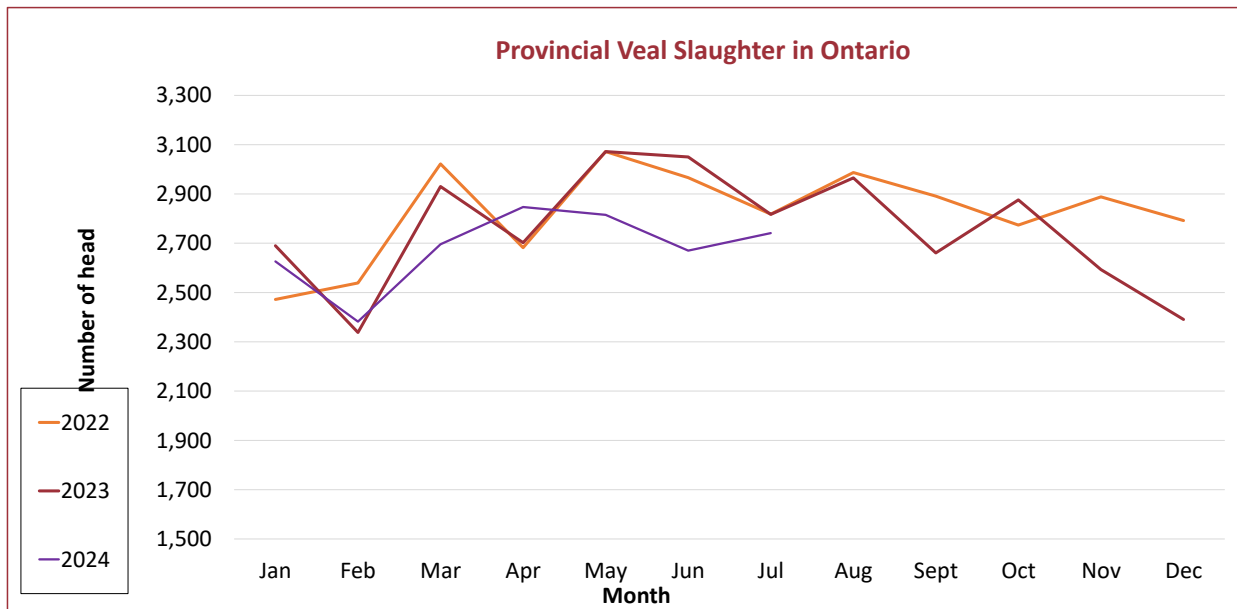

ONTARIO VEAL SLAUGHTER STATISTICS

PROVINCIAL TOTALS			
MONTH	2024	2023	2022
January	2,626	2,690	2,472
February	2,382	2,338	2,539
March	2,696	2,930	3,022
April	2,847	2,702	2,682
May	2,815	3,072	3,072
June	2,670	3,050	2,966
July	2,741	2,817	2,818
August		2,965	2,987
September		2,661	2,891
October		2,876	2,774
November		2,593	2,888
December		2,391	2,792
Yearly	18,777	33,085	33,903

** There are currently no Federal slaughterhouses in Ontario.

Veal Farmers of Ontario

Email: info@vealfarmers.ca

Web site: www.vealfarmers.ca