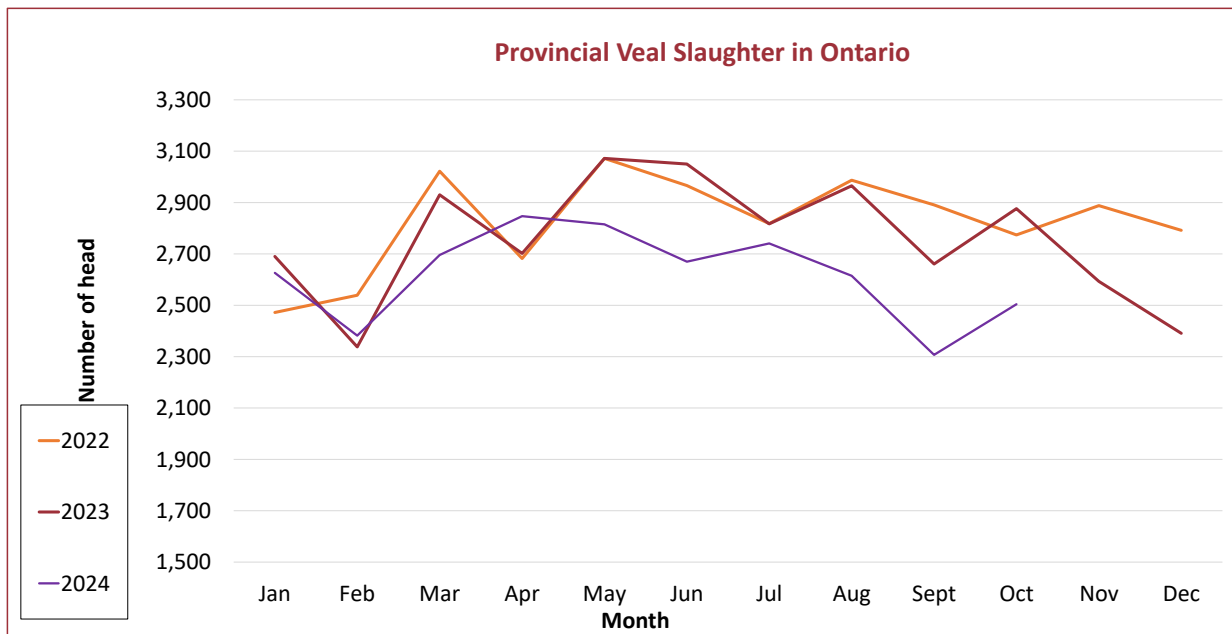

ONTARIO VEAL SLAUGHTER STATISTICS

PROVINCIAL TOTALS			
MONTH	2024	2023	2022
January	2,626	2,690	2,472
February	2,382	2,338	2,539
March	2,696	2,930	3,022
April	2,847	2,702	2,682
May	2,815	3,072	3,072
June	2,670	3,050	2,966
July	2,741	2,817	2,818
August	2,615	2,965	2,987
September	2,307	2,661	2,891
October	2,504	2,876	2,774
November		2,593	2,888
December		2,391	2,792
Yearly	26,203	33,085	33,903

** There are currently no Federal slaughterhouses in Ontario.

Veal Farmers of Ontario

Email: info@vealfarmers.ca

Web site: www.vealfarmers.ca