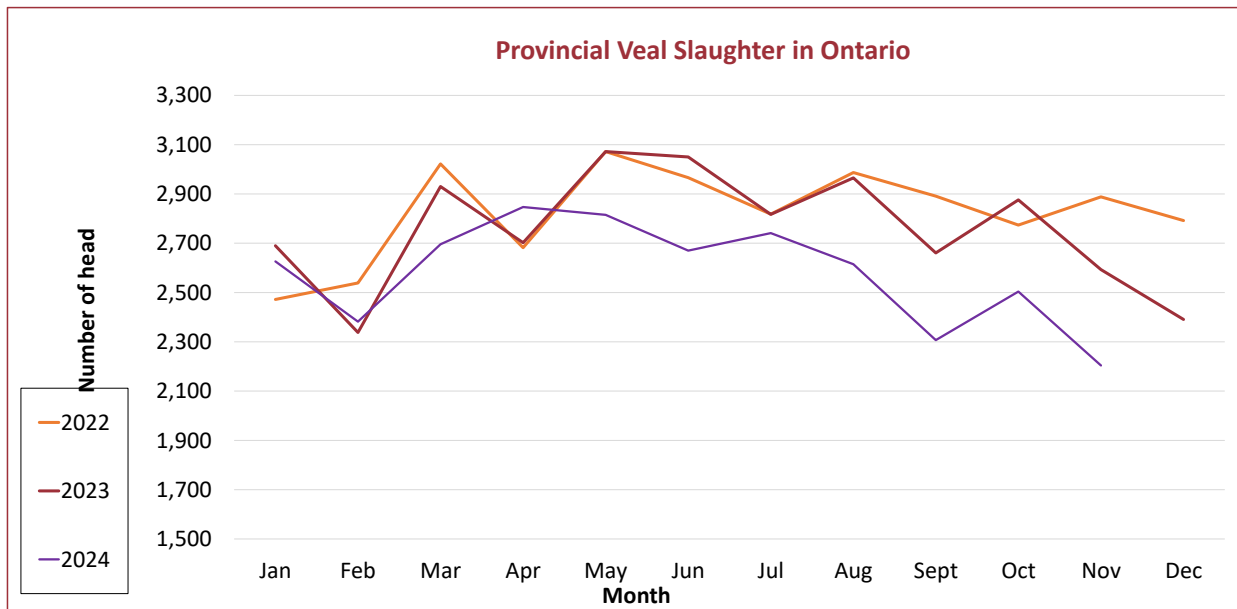

ONTARIO VEAL SLAUGHTER STATISTICS

PROVINCIAL TOTALS			
MONTH	2024	2023	2022
January	2,626	2,690	2,472
February	2,382	2,338	2,539
March	2,696	2,930	3,022
April	2,847	2,702	2,682
May	2,815	3,072	3,072
June	2,670	3,050	2,966
July	2,741	2,817	2,818
August	2,615	2,965	2,987
September	2,307	2,661	2,891
October	2,504	2,876	2,774
November	2,204	2,593	2,888
December		2,391	2,792
Yearly	28,407	33,085	33,903

** There are currently no Federal slaughterhouses in Ontario.

Veal Farmers of Ontario

Email: info@vealfarmers.ca

Web site: www.vealfarmers.ca