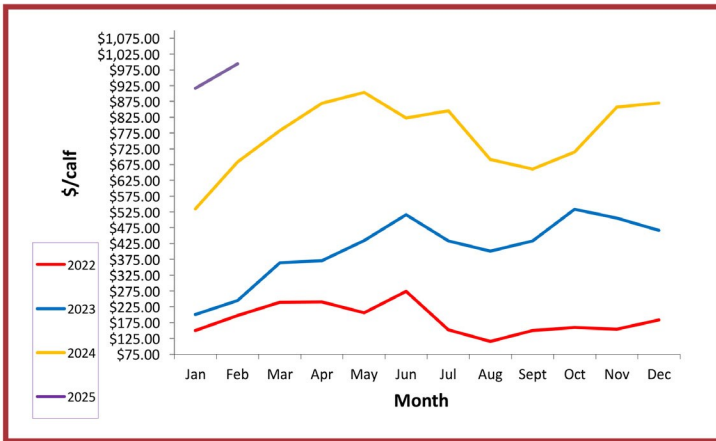

## Bob Calf Pricing

This price range is collected and tabulated from participating sale barns throughout Ontario based on average pricing. This information is used to follow trends.

## Rail Grade Veal Pricing

This information is collected from producer contributions on a weekly basis. Once the numbers are collected a weighted average is calculated. The weighted average gives a more realistic price of what is happening in the market. This information is used to follow trends.