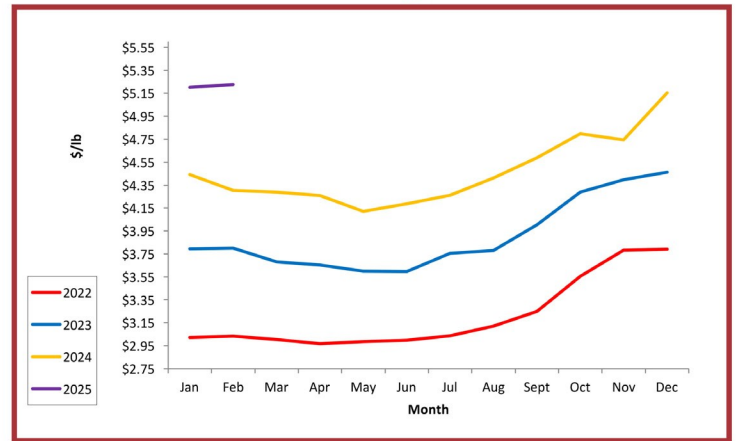

## Bob Calf Pricing

This price range is collected and tabulated from participating sale barns throughout Ontario based on average pricing. This information is used to follow trends.

## Rail Grade Veal Pricing

This information is collected from producer contributions on a weekly basis. Once the numbers are collected a weighted average is calculated. The weighted average gives a more realistic price of what is happening in the market. This information is used to follow trends.