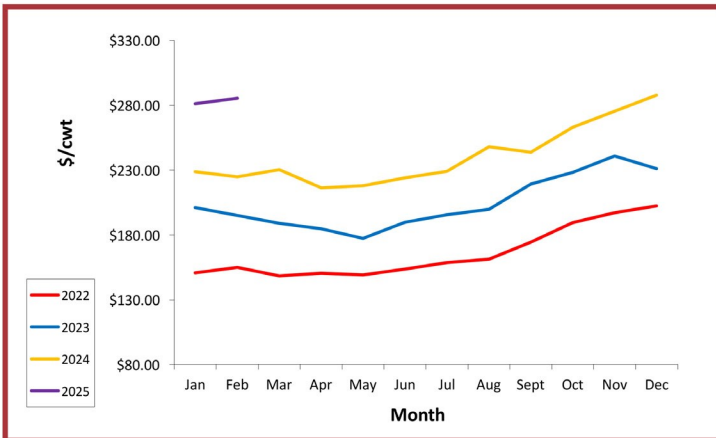

Sale Barn Veal Pricing